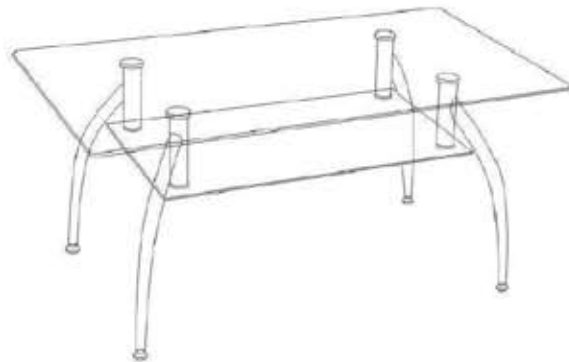

Assembly Diagram

Model No: C44B40

A		Washer	4
B		Rubber Washer	4
C		Bolt	4
D		Trim	4
E		6.5" Rod	4
F		Top glass	1
G		Bottom glass	1
H		Legs	4

Assembly Instruction

C44B40

*Important: Make sure all parts are available for assembly
Follow Instructions steps very carefully*

Step 1: Lay large table glass (F) on soft surface
Screw (E) into the four plates on the glass

Step 2: Put legs (H) on the plates and make sure the cylinder fits inside plate. Arrange legs so they point out as shown in the diagram.

Step 3: Put trim (D) on all four screws (E)
Put the smaller glass table (G) into the four screws (E).
Put rubber washer (B) on screw (E)
Second put on washer (A)
Then screw on (C) securely

Warning: Tighten but be careful to not over tighten