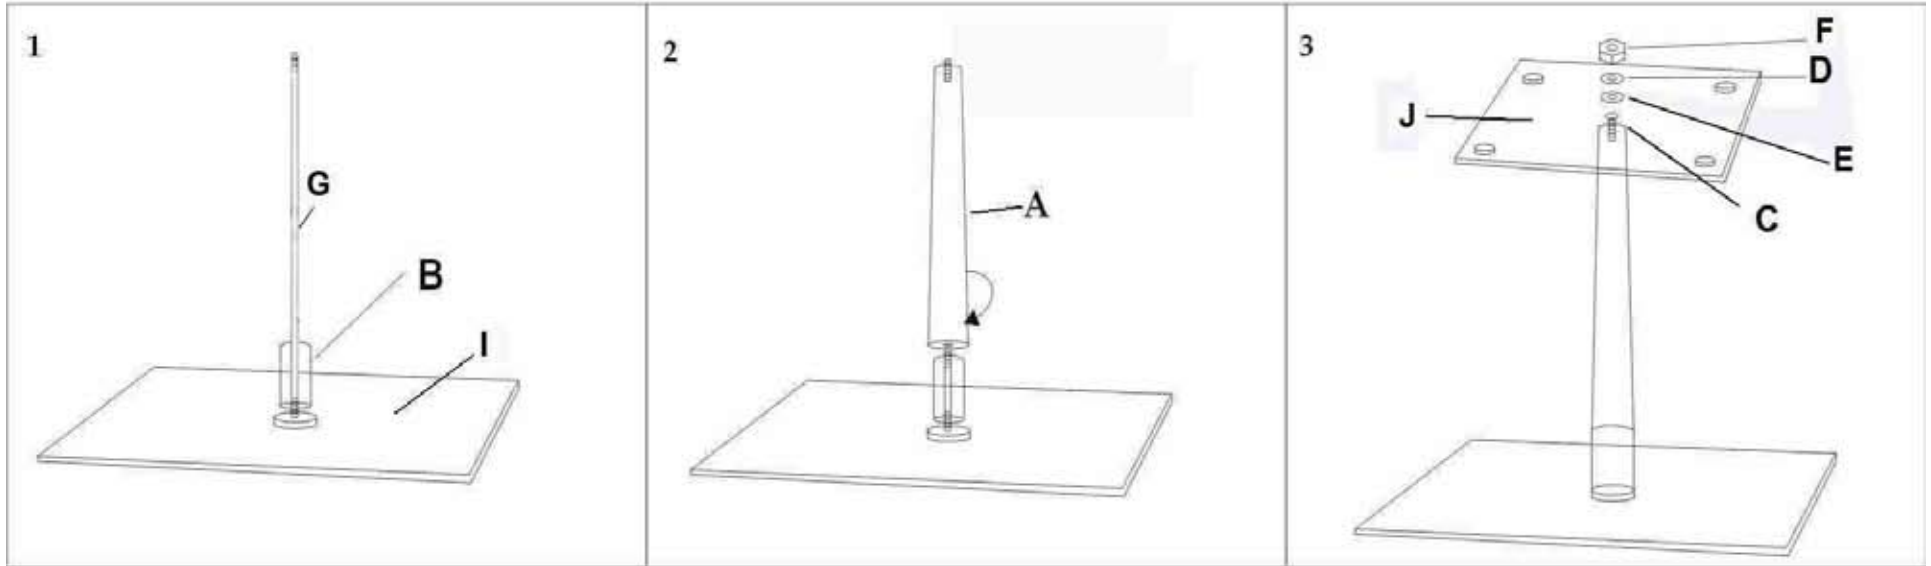

Assembly Diagram

Model No: C44B40CM

A		Cylinder	1
B		Small cylinder	1
C		Decorative Ring	1
D		Washer	1
E		Locking Washer	1
F		Nut	1
G		Long Rod	1
H		Feet	4
I		Top Glass	1
J		Bottom Glass	1