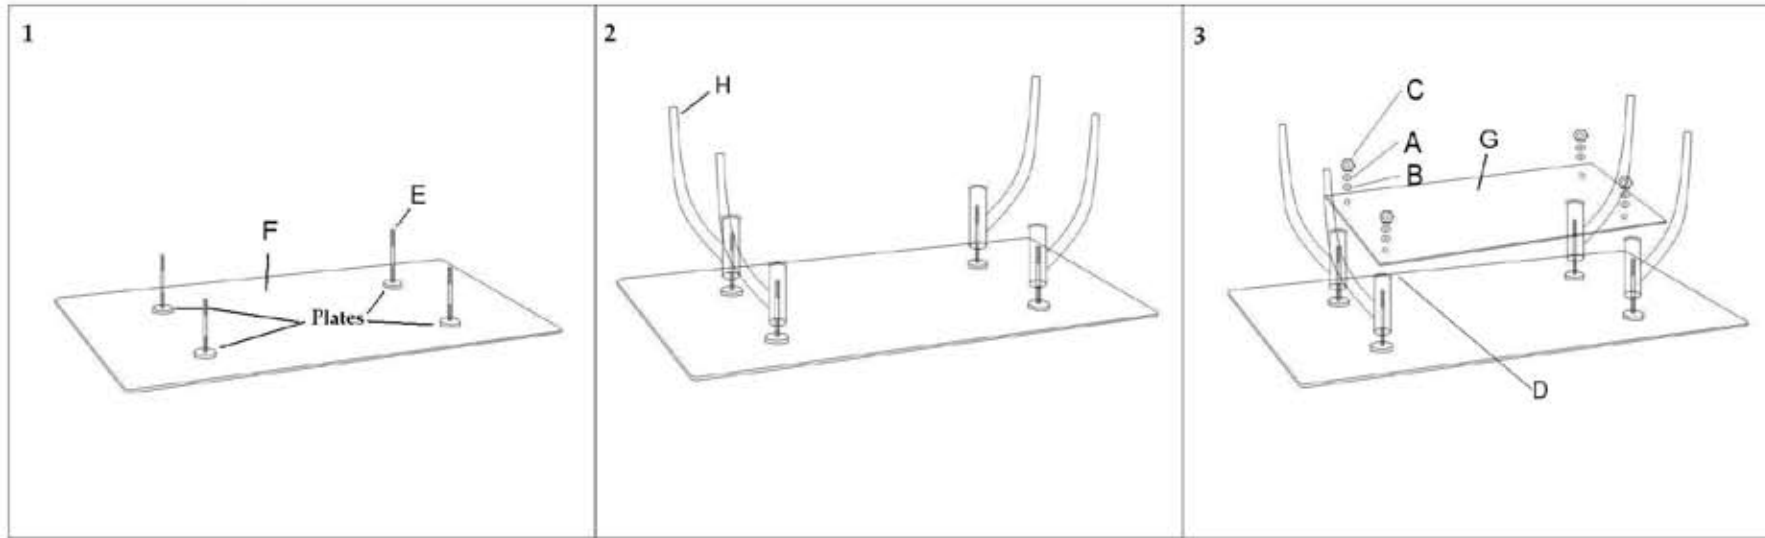

Assembly Diagram

Model No: C44B40

A		Washer	4
B		Rubber Washer	4
C		Bolt	4
D		Trim	4
E		6.5" Rod	4
F		Top glass	1
G		Bottom glass	1
H		Legs	4

Assembly Instruction

C44B40

*Important: Make sure all parts are available for assembly
Follow Instructions steps very carefully*

Step 1: Lay large table glass (F) on soft surface
Screw (E) into the four plates on the glass

Step 2: Put legs (H) on the plates and make sure the cylinder fits inside plate. Arrange legs so they point out as shown in the diagram.

Step 3: Put trim (D) on all four screws (E)
Put the smaller glass table (G) into the four screws (E).
Put rubber washer (B) on screw (E)
Second put on washer (A)
Then screw on (C) securely

Warning: Tighten but be careful to not over tighten

C44B40CM

*Important: Make sure all parts are available for assembly
Follow instruction steps very carefully*

Step 1: Lay glass “I” upside down on soft surface
Screw “G” into the plate on the glass (I)
Place cylinder “B” on rod “G”