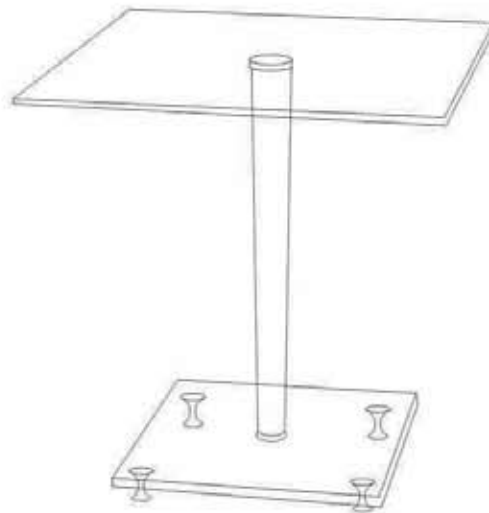

Assembly Diagram

Model No: C44B40

A		Washer	4
B		Rubber Washer	4
C		Bolt	4
D		Trim	4
E		6.5" Rod	4
F		Top glass	1
G		Bottom glass	1
H		Legs	4

Assembly Instruction

C44B40

*Important: Make sure all parts are available for assembly
Follow Instructions steps very carefully*

Step 1: Lay large table glass (F) on soft surface
Screw (E) into the four plates on the glass

Step 2: Put legs (H) on the plates and make sure the cylinder fits inside plate. Arrange legs so they point out as shown in the diagram.

Step 3: Put trim (D) on all four screws (E)
Put the smaller glass table (G) into the four screws (E).
Put rubber washer (B) on screw (E)
Second put on washer (A)
Then screw on (C) securely

Warning: Tighten but be careful to not over tighten

Assembly Diagram

Model No: C44B40CM

A		Cylinder	1
B		Small cylinder	1
C		Decorative Ring	1
D		Washer	1
E		Locking Washer	1
F		Nut	1
G		Long Rod	1
H		Feet	4
I		Top Glass	1
J		Bottom Glass	1

Assembly Instructions