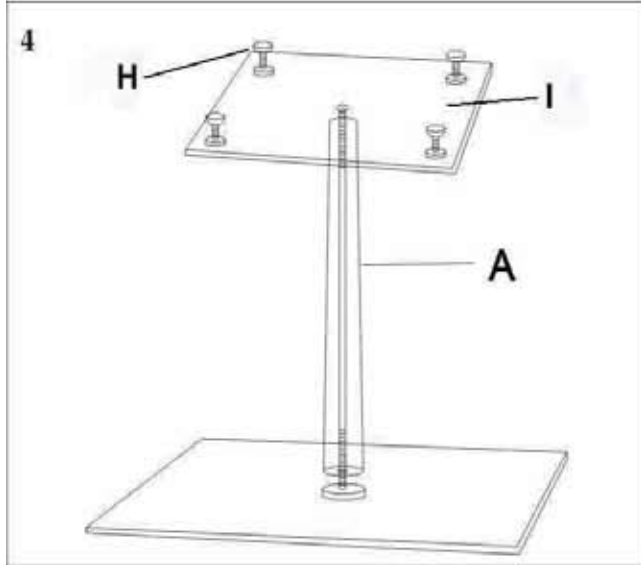

Assembly Diagram

Model No: C44B40CM

A		Cylinder	1
B		Small cylinder	1
C		Decorative Ring	1
D		Washer	1
E		Locking Washer	1
F		Nut	1
G		Long Rod	1
H		Feet	4
I		Top Glass	1
J		Bottom Glass	1