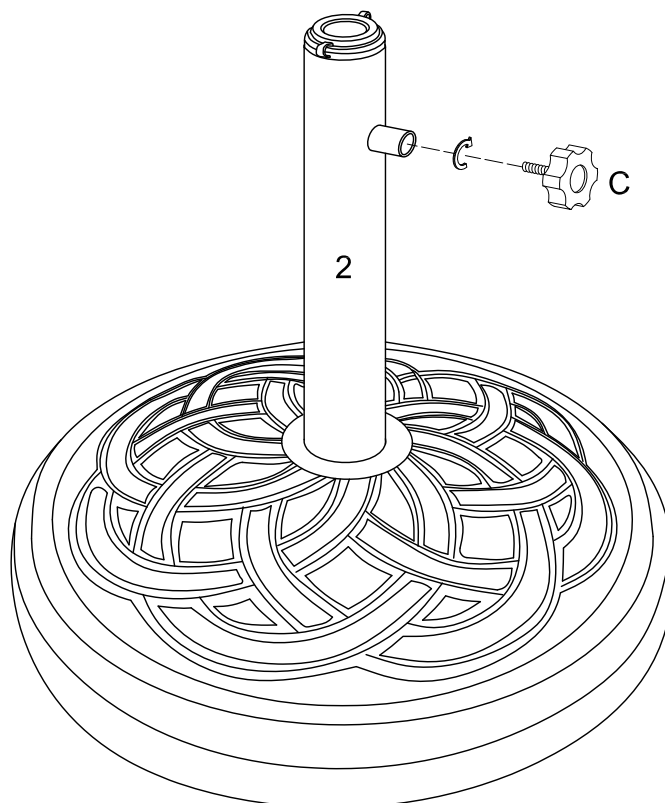

Revised 06/2016

Parts List

Hardware List

A		Washer	1 pc
B		Nut	1 pc
C		Knob	1 pc

*The hardware quantities listed above are required for proper assembly.
Some extra hardware may also have been included.*

Step 1

Insert the Metal Tube (2) to the Center Hole of the Round Base (1) , and secure it with the Washer (A) and Nut (B).

Step 2

Twist the Knob (C) to the Metal Tube (2) as per diagram.

Step 3

Final Assembly