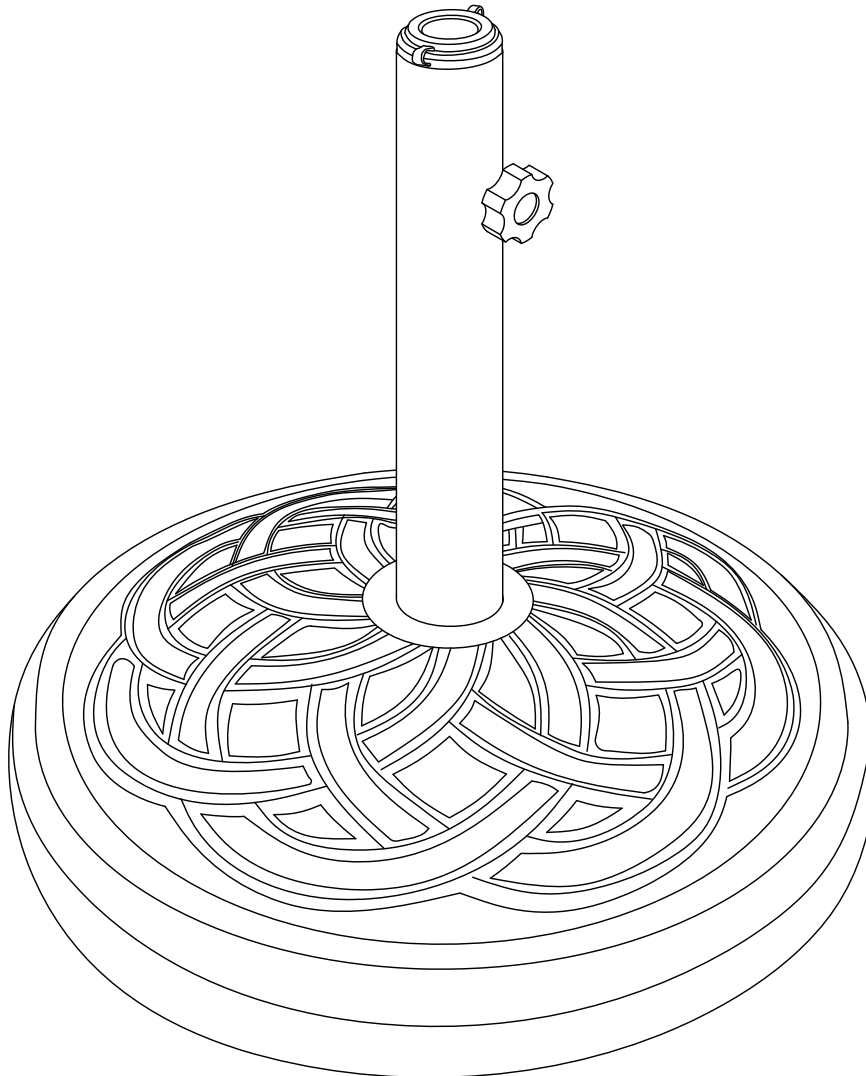

W Walker[®]
Edison
furniture company

Item # : UB30RCW
Assembly Instructions

*To request missing, lost or broken parts , or for any other customer service issues,
please visit our website at www.walkeredison.com or call us at 877-207-5906.*

Revised 06/2016

Parts List

Hardware List

A		Washer	1 pc
B		Nut	1 pc
C		Knob	1 pc

*The hardware quantities listed above are required for proper assembly.
Some extra hardware may also have been included.*

Step 1

Insert the Metal Tube (2) to the Center Hole of the Round Base (1) , and secure it with the Washer (A) and Nut (B).

Step 2

Twist the Knob (C) to the Metal Tube (2) as per diagram.

Step 3

Final Assembly