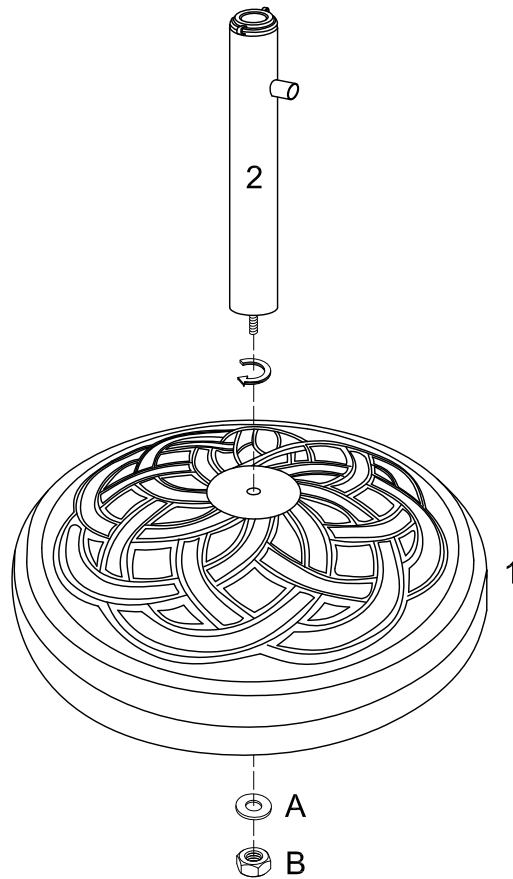

W Walker[®]
Edison
furniture company

Item # : UB30RCW
Assembly Instructions

*To request missing, lost or broken parts , or for any other customer service issues,
please visit our website at www.walkeredison.com or call us at 877-207-5906.*

Revised 06/2016

Parts List

Hardware List

A		Washer	1 pc
B		Nut	1 pc
C		Knob	1 pc

*The hardware quantities listed above are required for proper assembly.
Some extra hardware may also have been included.*

Step 1

Insert the Metal Tube (2) to the Center Hole of the Round Base (1) , and secure it with the Washer (A) and Nut (B).

Step 2

Twist the Knob (C) to the Metal Tube (2) as per diagram.

Step 3

Final Assembly