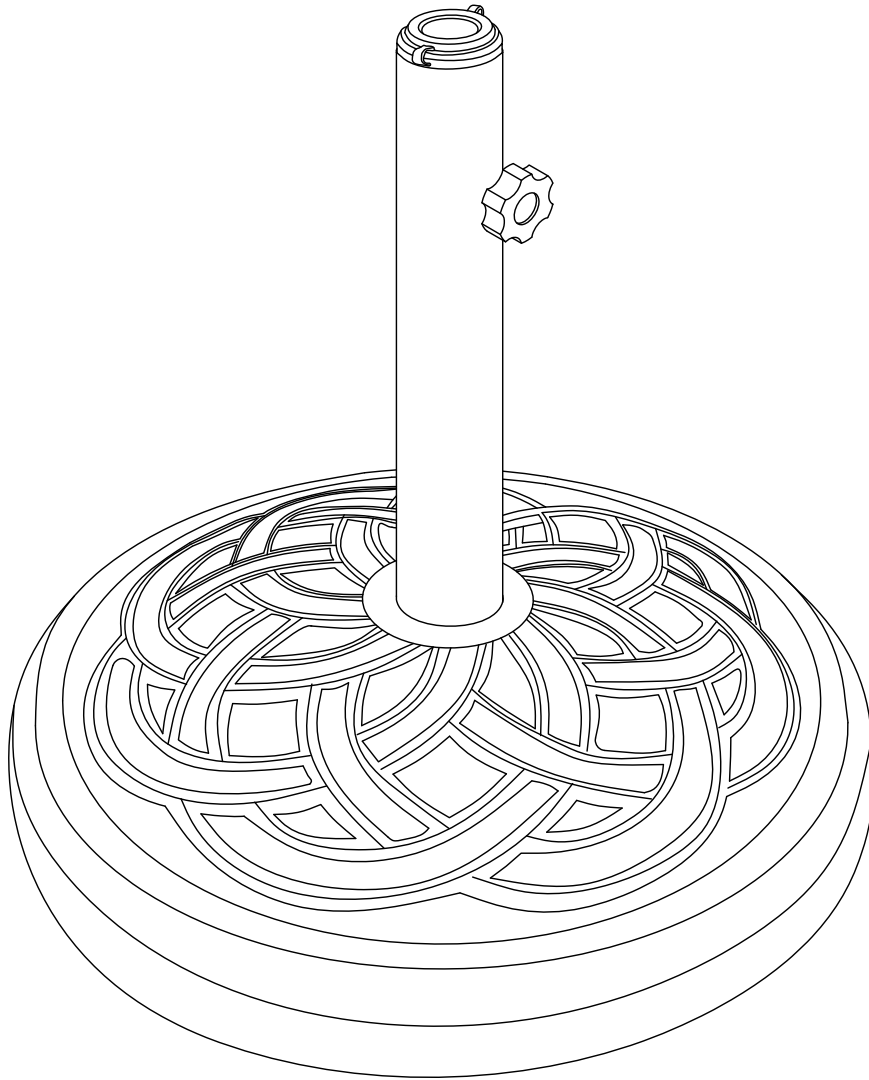

W Walker[®]
Edison
furniture company

Item # : UB30RCW
Assembly Instructions

*To request missing, lost or broken parts , or for any other customer service issues,
please visit our website at www.walkeredison.com or call us at 877-207-5906.*

Revised 06/2016

Parts List

Hardware List

A		Washer	1 pc
B		Nut	1 pc
C		Knob	1 pc

*The hardware quantities listed above are required for proper assembly.
Some extra hardware may also have been included.*

Step 1

Insert the Metal Tube (2) to the Center Hole of the Round Base (1) , and secure it with the Washer (A) and Nut (B).

Step 2

Twist the Knob (C) to the Metal Tube (2) as per diagram.

Step 3

Final Assembly